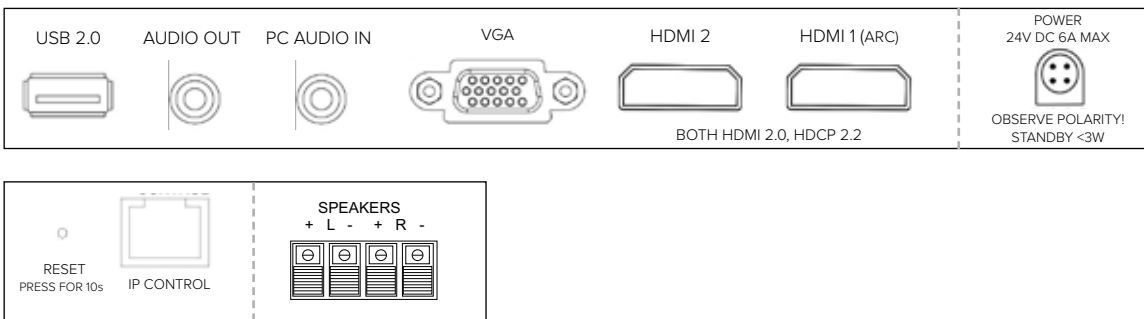

For more detailed technical specifications please visit www.aquavision.tv

Pinnacle (Available in 4K only)

These intelligent Smart TVs use Android 9 technology to enable you to download apps including Netflix, Amazon Prime and other catch-up television channels. HDCP 2.2 compliant. This also has similar features to the Nexus model including Discrete IR and Full IP Control. Audio Outputs: L/R Channels, Digital Coax and 3.5mm Jack Plug.