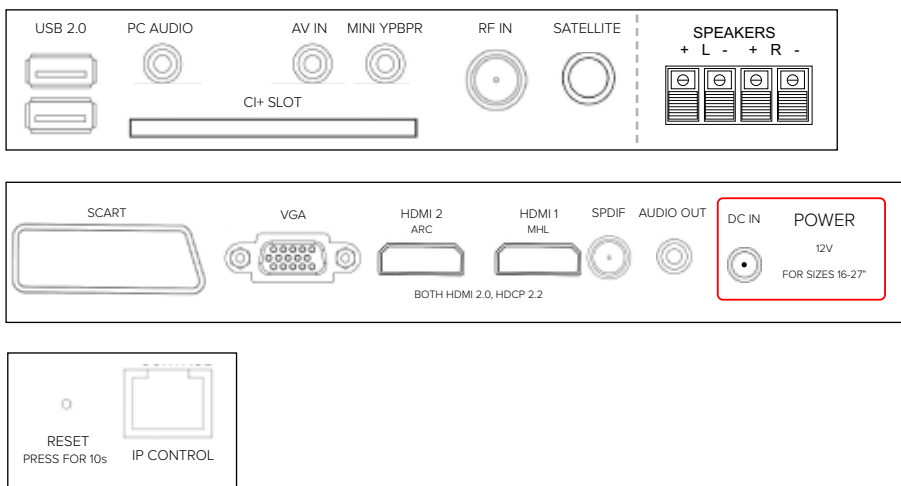

Socket Layout is as follows:

For more detailed technical specifications please visit www.aquavision.tv

Nexus (Available in 2K only)

The first choice for system integrations and custom installers. Nexus has similar features to the Genesis with the added extra feature Full IP Control in place of RS232 Control. Audio Outputs: L/R Channels, Digital Coax and 3.5mm Jack Plug.

Socket Layout is as follows:

For more detailed technical specifications please visit www.aquavision.tv

LCD Models

Elite (Available in 4K only)

A simplified version of the Pinnacle. Just 2 x HDMI inputs for use with a matrix or associated set-top box. Complete with built-in amplifier for local speakers. HDCP2.2, ARC, full range of Discrete IR Commands and Full IP Control.