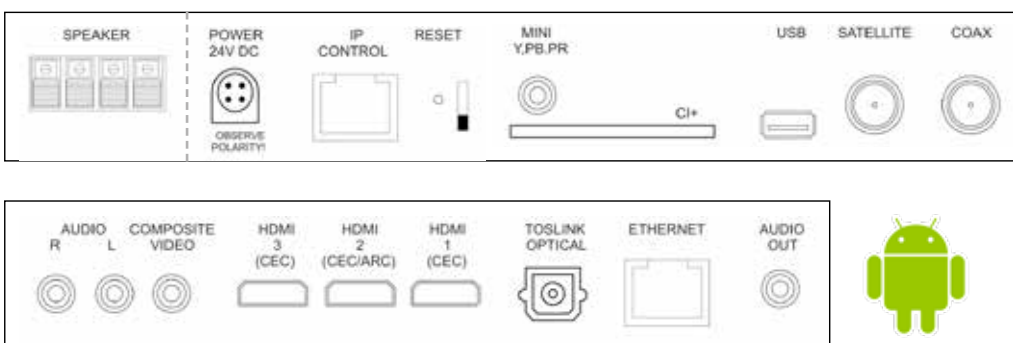

For more detailed technical specifications please visit www.aquavision.tv