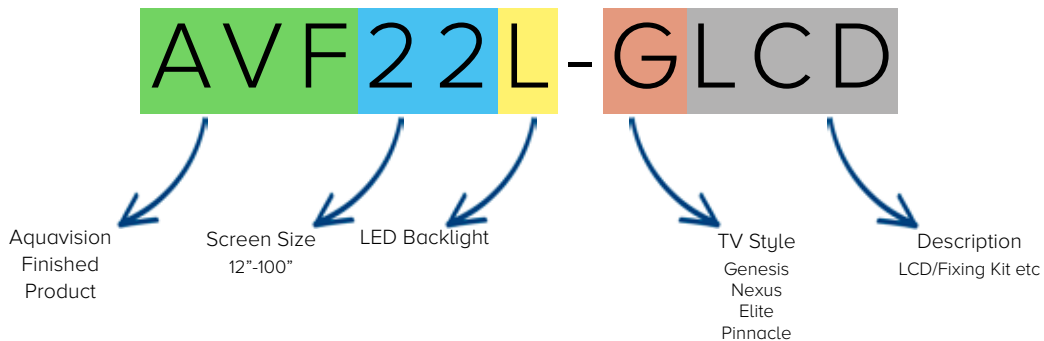

Updates and Revisions

- All items highlighted in Green indicate new products/models for 2023
- GENESIS - Now with extended features and added RS232
- NEXUS - Now with extended features and IP Control ONLY as standard
- ELITE - A completely NEW model to expand the 4K line-up as a Monitor Only unit with IP Control as standard
- PINNACLE - Now with IP Control ONLY
- **Alpha** - A completely NEW budget friendly model of Bathroom TV. Available as a complete unit only.
- **Horizon** - Now available as 75", taking the full Horizon line-up to 43", 55", 65", 75", 86" and 100"
- **Horizon** - Custom Socket Configurations are now available
- BESPOKE - Demista Pads are now available for that extra bit of luxury
- ACCESSORIES - A new more 'user-friendly' Master/Waterproof Remote Control
- SHIPPING - Extended shipping options are now available, including Collection/Return of faulty/service items on our own dedicated vehicle

Aquavision Codes Explained!

Aquavision codes can look a little confusing, the infographic below breaks these down to show how our products codes are developed.

For Complete Products

For LCD's

For Glass

Meet The Team