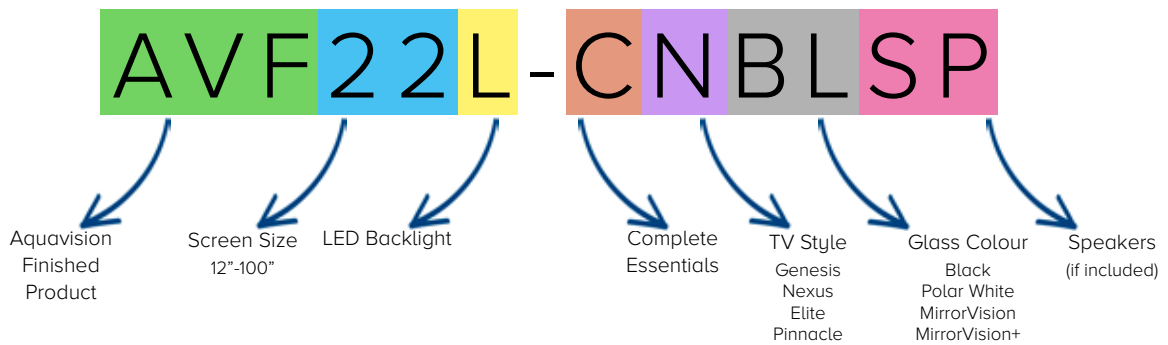

Aquavision Codes Explained!

Aquavision codes can look a little confusing, the infographic below breaks these down to show how our products codes are developed.

For Complete Products