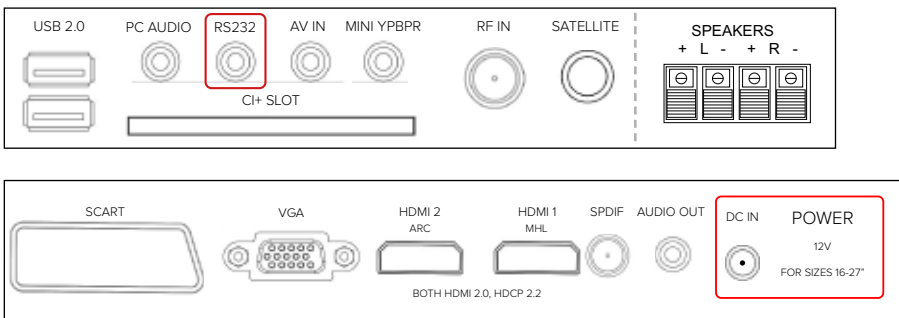

Socket Layout is as follows:

For more detailed technical specifications please visit www.aquavision.tv

Nexus (Available in 2K only)

The first choice for system integrations and custom installers. Nexus has similar features to the Genesis with the added extra feature Full IP Control in place of RS232 Control. Audio Outputs: L/R Channels, Digital Coax and 3.5mm Jack Plug.