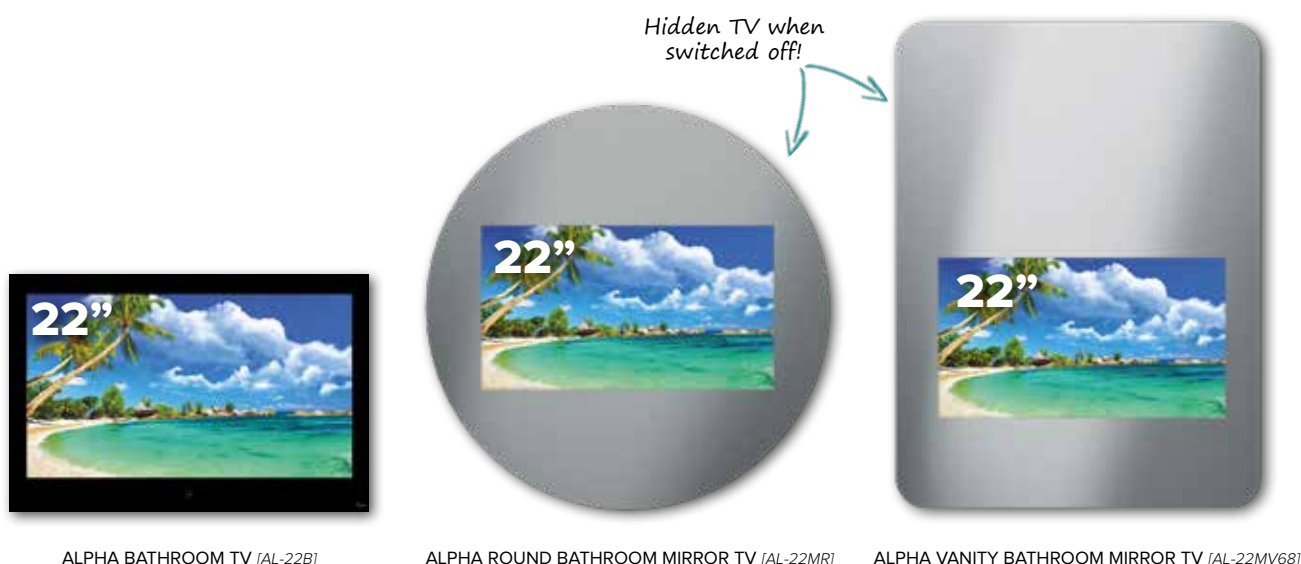

Alpha Bathroom Televisions

Aquavision is excited to introduce Alpha Bathroom Televisions, a new range of luxury, affordable bathroom TVs. Suitable for use in bathrooms, shower rooms, swimming pools and kitchens. The objective of Alpha was to combine Aquavision's future-proof technology and designs with competitive pricing, making it the perfect combination of luxury and affordability - proudly manufactured here in the U.K. The Alpha range is available as a complete unit only.

- Fully Waterproof to IP66
- High Resolution Full HD [1080p]
- Heated Screen to prevent misting up
- Extra Wide Viewing Angles
- IP66 Waterproof Remote Control
- Invisible Built-in Speakers
- 2 Year Warranty
- Audio out for external speakers
- Freeview HD as standard
- Suitable for use in bathrooms, shower rooms, swimming pools & kitchens

Compatible with all major Smart TV plugins including: