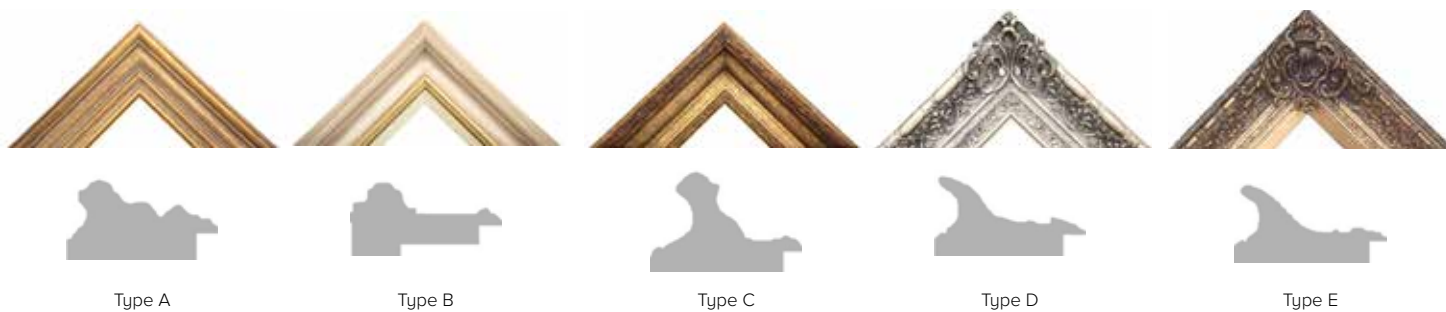

# Picture Frames

Aquavision's new range of Custom Picture Frames are designed exclusively to work with our 'Frameless' products.

Available from sizes 43" up to 100" these frames can be placed over standard Frameless televisions and the interior edges of the frame line up perfectly with the viewing window of the screen, meaning that you see a complete mirror when switched off, and a complete television when switched on.