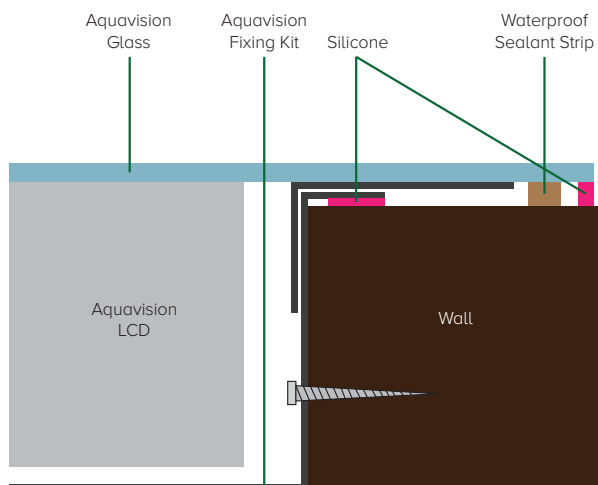

*All dimensions have a tolerance of ±1-2mm

2. Once the position has been defined and the hole has been cut to the specifications above, sink the Fixing Kit into the wall to make sure that it fits. Then remove and set aside until the finish has been applied to the walls eg tiling.
3. Run all of the required cables to the TV location including the Power Supply and Speakers if using. Ensure that all the cables are easily accessible and cannot fall back into the wall cavity.
4. When installing the Fixing Kit into the wall, apply a bead of silicone all around the back flanges that sit in front of the wall. Carefully sink the Fixing Kit into the wall cutout ensuring the silicone gives a good waterproof seal against the wall then screw the Fixing Kit securely to the walls using the holes at each side.

NOTE - Be careful not to distort the box when tightening the fixings. You must take care not to bend or damage the sides or outer flanges of the box as this could potentially hinder any waterproofing qualities and therefore void the warranty.

5. Your Fixing Kit is now in position and is ready to accommodate the LCD and Glass. Instructions on fitting these components are supplied with each item respectively.

Image is for illustration purposes only