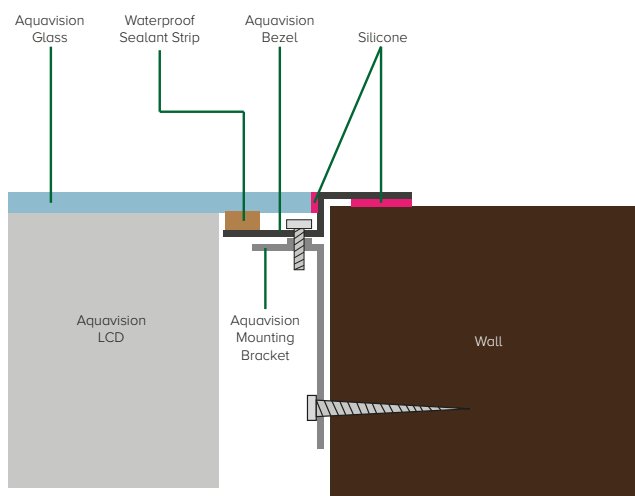

1. Firstly, use the table below to determine the cutout size depending on the size of your Aquavision Television*:

	16"	22"	27"/28"	32"	43"
Overall Size (mm)	516 x 371	576 x 413	724 x 494	854 x 571	1049 x 692
Cut Out Size (mm)	504 x 359	568 x 403	712 x 482	842 x 559	1038 x 680
Cut Out Depth (mm)	50	50	50	60	60

*All dimensions have a tolerance of ±1-2mm

2. Once the position has been defined and the hole has been cut to the specifications above, ensure that the wall is finished. The tiles must run right up to the edge of the frame. It is not recommended to use raised edge tiles under the Bezel frame as this may effect waterproofing.
 3. Fit the two mounting brackets (supplied) to the Bezel frame using the screws provided
 4. Run all of the required cables to the TV location including the Power Supply and Speakers if included. Ensure that all the cables are easily accessible and cannot fall back into the wall cavity.
 5. When installing the Bezel into the wall, apply a bead of silicone all around the rear lip [polished edge]. This creates a waterproof seal between the mounting surface and Bezel. Carefully sink the Bezel into the wall cutout ensuring the silicone gives a good waterproof seal against the wall then screw it securely to the walls using the holes at each side.
- NOTE - Be careful not to distort the box when tightening the fixings. You must take care not to bend or damage the sides or outer flanges of the box as this could potentially hinder any waterproofing qualities and therefore void the warranty.**
6. Your Fixing Kit is now in position and is ready to accomodate the LCD and Glass. Instructions on fitting these components are supplied with each item respectively.