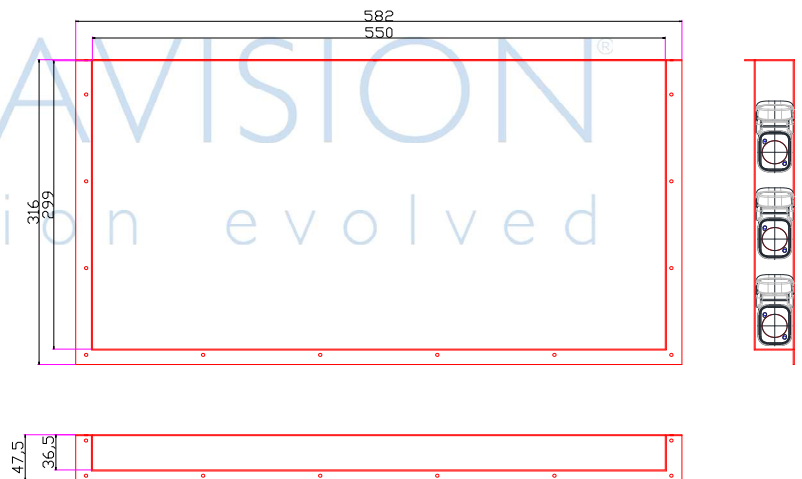

AVF-43ODMOD	Horizon Outdoor Accessory Cover Module
AVF-55ODMOD	Large Horizon Outdoor Accessory Cover Module

HEAD OFFICE AND FACTORY
Aquavision
Unit 2 Grosvenor Business Park
Horsfield Way, Stockport
Cheshire, SK6 2SU
United Kingdom
+44 [0]161 711 900

AMERICAN OFFICE
Aquavision, Inc.
#197
5 Southside Drive, Suite 11
Clifton Park, NY 12065
America
+1 800 524 1804

sales@aquavision.tv
sales@aquavision.us

www.aquavision.tv
www.aquavision.us