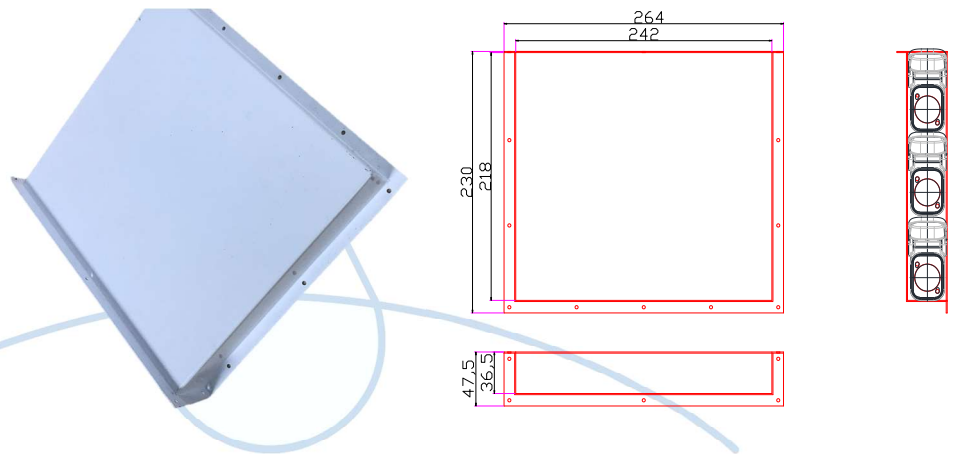

Horizon Accessory Enclosure

For your Horizon, we are aware that you may want to add accessories such as Sky mini boxes, Crestron and Control4 interfaces, Baluns etc.

We can now offer a range of accessory enclosures for our latest Horizon models.

These are available in 2 sizes

For the 43" the enclosure covers the 3 central sockets, (HDMI, IP control, Ethernet), enabling internal access via the Accessory Enclosure. 3 IP66 rated sockets are then mounted on the side of the enclosure (Power, 2 x RJ45)

For the 55" and above, the enclosure covers the 5 central sockets, (HDMI, IP control, Ethernet, audio out, spare), enabling internal access via the Accessory Enclosure. 3 IP66 rated sockets are then mounted on the side of the enclosure (Power, 2 x RJ45)