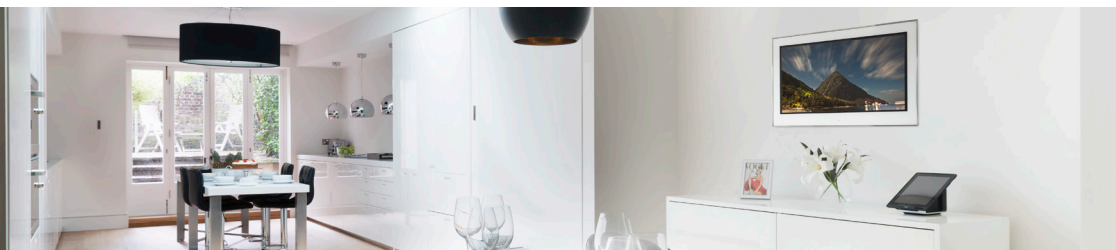

Ingenuity, Quality and Reliability

Aquavision offers customers an unrivalled choice of sizes, styles and finishes coupled with an emphasis on innovative, future-proof technologies. With screen sizes from 16" to 85" and a choice of glass colours, there is an Aquavision to blend into every room setting. No cables, no visible connections, just a television to enhance your room design.

With this in mind, it is hardly surprising that Aquavision have gained the reputation of being "The preferred choice of the Professional".

A balance of elegance and substance make up part of our recipe for producing world class, hand built, high performance televisions