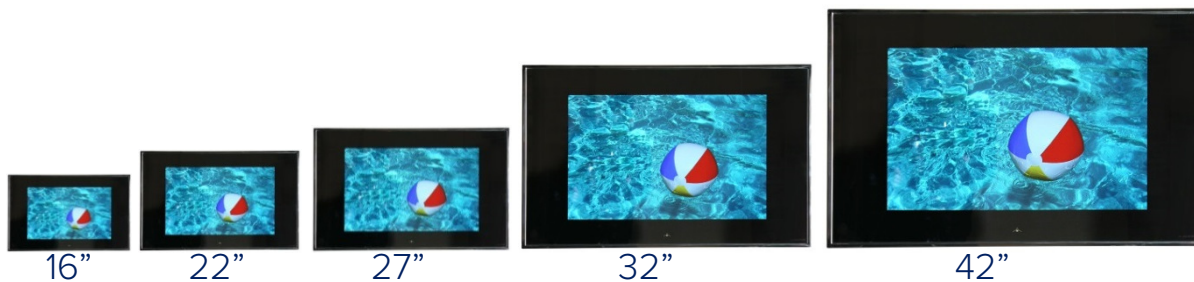

IPTV – specifications

Features

IP interface for use with Multicast and IP based content providers. Perfect for Hotels

Availability, Sizes and Cut-Outs

	16"	22"	27"	32"	42"
Frameless					
Cut Out (H x W x D)	322 x 448 x 50	352 x 520 x	437 x 656 x	517 x 790 x	638 x 985 x
Overall Size (H x W)	350 x 495	391 x 554	472 x 702	550 x 833	670 x 1028
Classic					
Cut Out (H x W x D)	-	402 x 566 x	483 x 718 x	562 x 845 x	685 x 1043 x
Overall Size (H x W)	-	412 x 575	492 x 722	571 x 854	692 x 1049
Silhouette					
Overall Size (H x W)	-	395 x 558 x	476 x 706 x	-	-
Glass finishes					
Black	-	Y	Y	Y	Y
Polar White	-	Y	Y	Y	Y
MirrorVision	Y	Y	Y	Y	Y
MirrorVision +	-	Y	Y	Y	Y

Style

Glass Finishes

Frameless,

Classic

Silhouette

Polar White

Black

MirrorVision®