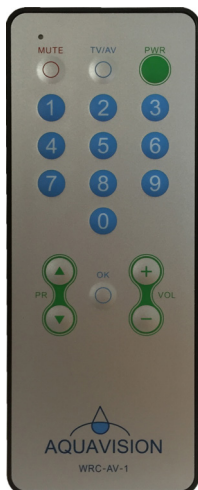

Suitable for: All Series 5 Pinnacle [including Horizon]

Dimensions: 175mm x 55mm x 20mm

Waterproof Remote Controls

These remotes are smaller than the Master Remote Controls and generally have fewer buttons. They are designed for day to day use with limited functions such as vol+/- or ch+/-.

AVWURC5
Universal Remote Control

Suitable for: All Series 5 television models [Genesis, Nexus & Pinnacle] and almost all previous models including 15", 17", 23", 26", 40" and Series 4

Dimensions: 210mm x 55mm x 25mm

AVWRC-5
Waterproof Remote Control

Suitable for: All Series 5 television models [Genesis, Nexus & Pinnacle]. Ideal for hotels where limited functions are needed.

Dimensions: 175mm x 60mm x 30mm

AVWRC-1
Waterproof Remote Control