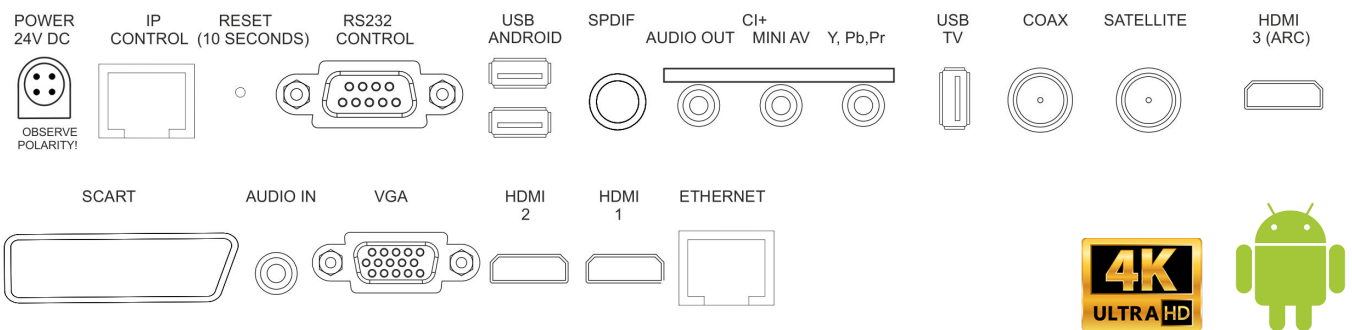

Sizes Available: 16", 22", 27", 32", 43"

Resolution: 1080p

Socket Layout:

Nexus

Nexus sets the industry standard for home integration televisions with IP, IR and RS232 control as standard. Drivers for all major home network systems are available to download from the website. Compatible with the following Home Control Systems and many more:

Sizes Available: 16", 22", 27", 32", 43"

Resolution: 1080p

Socket Layout:

Pinnacle

Pinnacle offers the ultimate luxury. All the features of Nexus with 4K resolution and Android 6 Smart TV capabilities. Pinnacle comes with IP, IR and RS232 control as standard. Drivers for all major home network systems are available to download from the website. Compatible with the following Home Control Systems and many more:

Control4  **CRESTRON** SAVANT  **AMX**  **RTI**
It's Under Control

Sizes Available: 28", 32", 43", 55", 65", 85", 100"

Resolution: 4K

Socket Layout:

Television size options based on LCD Style:

	16"	22"	27"	28"	32"	43"	55"	65"	85"	100"
Genesis	✓	✓	✓	-	✓	✓	-	-	-	-
Nexus	✓	✓	✓	-	✓	✓	-	-	-	-
Pinnacle	-	-	-	✓	✓	✓	✓	✓	✓	✓