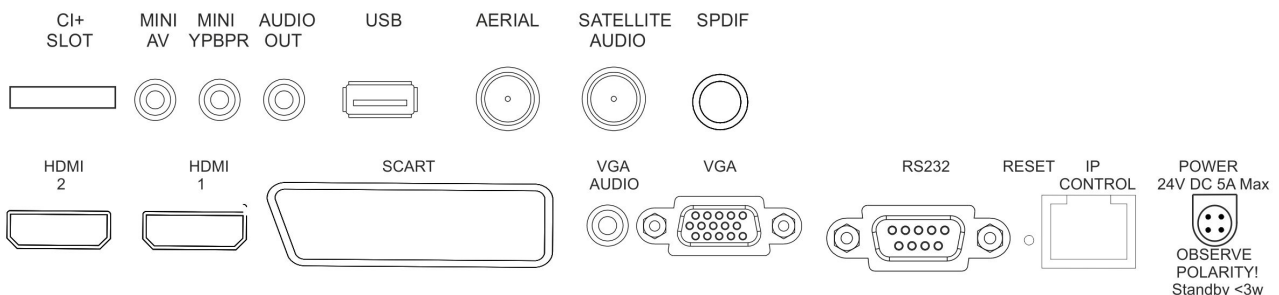

Sizes Available: 16", 22", 27", 32", 43"

Resolution: 1080p

Socket Layout:

Nexus

Nexus sets the industry standard for home integration televisions with IP, IR and RS232 control as standard. Drivers for all major home network systems are available to download from the website. Compatible with the following Home Control Systems and many more:

Sizes Available: 16", 22", 27", 32", 43"

Resolution: 1080p

Socket Layout:

Pinnacle

Pinnacle offers the ultimate luxury. All the features of Nexus with 4K resolution and Android 6 Smart TV capabilities. Pinnacle comes with IP, IR and RS232 control as standard. Drivers for all major home network systems are available to download from the website. Compatible with the following Home Control Systems and many more:

Control4  **CRESTRON** SAVANT  **AMX**  **RTI**
It's Under Control

Sizes Available: 28", 32", 43", 55", 65", 85", 100"

Resolution: 4K

Socket Layout:

Television size options based on LCD Style:

	16"	22"	27"	28"	32"	43"	55"	65"	85"	100"
Genesis	✓	✓	✓	-	✓	✓	-	-	-	-
Nexus	✓	✓	✓	-	✓	✓	-	-	-	-
Pinnacle	-	-	-	✓	✓	✓	✓	✓	✓	✓