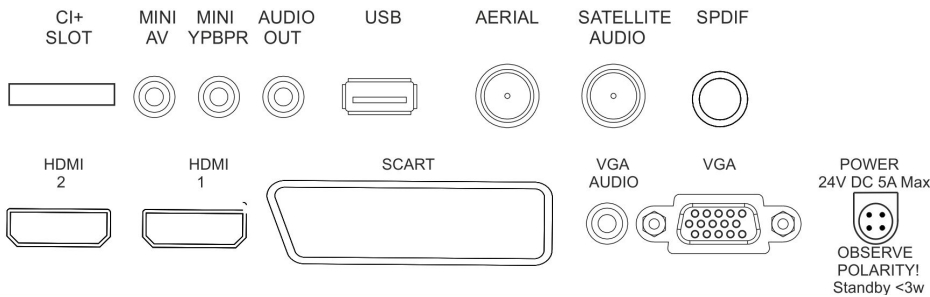

Sizes Available: 16", 22", 27", 32", 43"

Resolution: 1080p

Socket Layout:

Nexus

Nexus sets the industry standard for home integration televisions with IP, IR and RS232 control as standard. Drivers for all major home network systems are available to download from the website. Compatible with the following Home Control Systems and many more:

Sizes Available: 16", 22", 27", 32", 43"

Resolution: 1080p

Socket Layout:

Pinnacle

Pinnacle offers the ultimate luxury. All the features of Nexus with 4K resolution and Android 6 Smart TV capabilities. Pinnacle comes with IP, IR and RS232 control as standard. Drivers for all major home network systems are available to download from the website. Compatible with the following Home Control Systems and many more:

Control4  **CRESTRON** SAVANT  **AMX**  **RTI**
It's Under Control

Sizes Available: 28", 32", 43", 55", 65", 85", 100"

Resolution: 4K

Socket Layout:

Television size options based on LCD Style:

	16"	22"	27"	28"	32"	43"	55"	65"	85"	100"
Genesis	✓	✓	✓	-	✓	✓	-	-	-	-
Nexus	✓	✓	✓	-	✓	✓	-	-	-	-
Pinnacle	-	-	-	✓	✓	✓	✓	✓	✓	✓