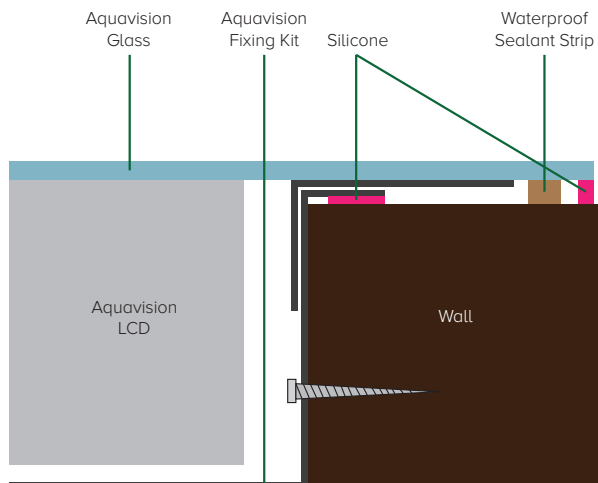

*All dimensions have a tolerance of ±1-2mm

2. Once the position has been defined and the hole has been cut to the specifications above, sink the Fixing Kit into the wall to make sure that it fits. Then remove and set aside until the finish has been applied to the walls eg tiling.
3. Run all of the required cables to the TV location including the Power Supply and Speakers if using. Ensure that all the cables are easily accessible and cannot fall back into the wall cavity.
4. When installing the Fixing Kit into the wall, apply a bead of silicone all around the back flanges that sit in front of the wall. Carefully sink the Fixing Kit into the wall cutout ensuring the silicone gives a good waterproof seal against the wall then screw the Fixing Kit securely to the walls using the holes at each side.

NOTE - Be careful not to distort the box when tightening the fixings. You must take care not to bend or damage the sides or outer flanges of the box as this could potentially hinder any waterproofing qualities and therefore void the warranty.

5. Your Fixing Kit is now in position and is ready to accommodate the LCD and Glass. Instructions on fitting these components are supplied with each item respectively.

Image is for illustration purposes only