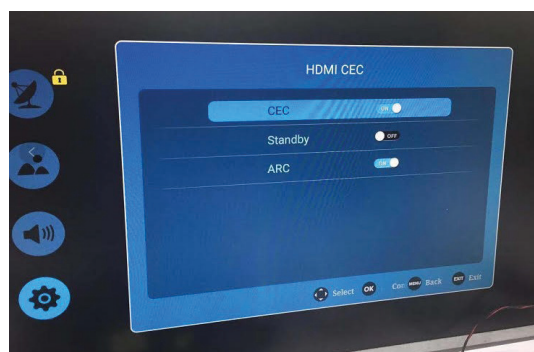

All Aquavision televisions incorporate a CEC control through their HDMI input.

CEC Protocol for Genesis and Nexus Screens

1. Press the MENU button.
2. Using the DOWN arrow, scroll to 'Feature'.
3. Once you have selected 'Feature' press the RIGHT arrow.
4. Using the DOWN arrow scroll down to Enable HDMI Link (this will be on the second page) and press the RIGHT arrow to change it to ON.
5. Press EXIT to escape from this menu.

CEC Protocol for Pinnacle Screens

1. Press the MENU button.
2. Using the DOWN arrow, scroll to 'Set Up' which shows as a standard settings-style 'cog' image.
3. Once you have selected 'Set Up' press the RIGHT arrow.
4. Using the DOWN arrow scroll down to HDMI CEC and press ENTER
5. Make sure CEC is connected and press the RIGHT arrow to slide the icon from 'OFF' to 'ON'.
5. Press EXIT to escape from this menu.