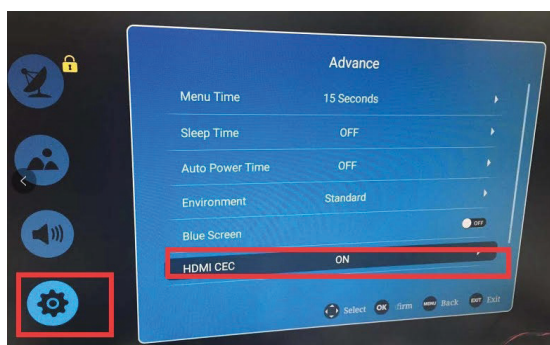

All Aquavision televisions incorporate a CEC control through their HDMI input.

CEC Protocol for Genesis and Nexus Screens

1. Press the MENU button.
2. Using the DOWN arrow, scroll to 'Feature'.
3. Once you have selected 'Feature' press the RIGHT arrow.
4. Using the DOWN arrow scroll down to Enable HDMI Link (this will be on the second page) and press the RIGHT arrow to change it to ON.
5. Press EXIT to escape from this menu.

CEC Protocol for Pinnacle Screens

1. Press the MENU button.
2. Using the DOWN arrow, scroll to 'Set Up' which shows as a standard settings-style 'cog' image.
3. Once you have selected 'Set Up' press the RIGHT arrow.
4. Using the DOWN arrow scroll down to HDMI CEC and press ENTER
5. Make sure CEC is connected and press the RIGHT arrow to slide the icon from 'OFF' to 'ON'.
5. Press EXIT to escape from this menu.