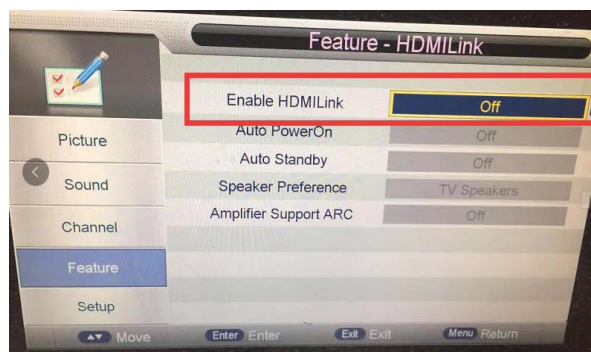

All Aquavision televisions incorporate a CEC control through their HDMI input.

CEC Protocol for Genesis and Nexus Screens

1. Press the MENU button.
2. Using the DOWN arrow, scroll to 'Feature'.
3. Once you have selected 'Feature' press the RIGHT arrow.
4. Using the DOWN arrow scroll down to Enable HDMI Link (this will be on the second page) and press the RIGHT arrow to change it to ON.
5. Press EXIT to escape from this menu.

CEC Protocol for Pinnacle Screens

1. Press the MENU button.
2. Using the DOWN arrow, scroll to 'Set Up' which shows as a standard settings-style 'cog' image.
3. Once you have selected 'Set Up' press the RIGHT arrow.
4. Using the DOWN arrow scroll down to HDMI CEC and press ENTER
5. Make sure CEC is connected and press the RIGHT arrow to slide the icon from 'OFF' to 'ON'.
5. Press EXIT to escape from this menu.