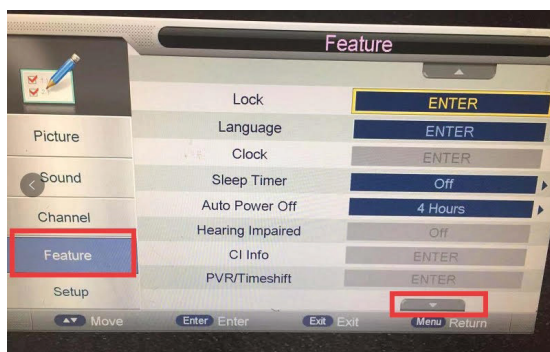

All Aquavision televisions incorporate a CEC control through their HDMI input.

CEC Protocol for Genesis and Nexus Screens

1. Press the MENU button.
2. Using the DOWN arrow, scroll to 'Feature'.
3. Once you have selected 'Feature' press the RIGHT arrow.
4. Using the DOWN arrow scroll down to Enable HDMI Link (this will be on the second page) and press the RIGHT arrow to change it to ON.
5. Press EXIT to escape from this menu.

CEC Protocol for Pinnacle Screens

1. Press the MENU button.
2. Using the DOWN arrow, scroll to 'Set Up' which shows as a standard settings-style 'cog' image.
3. Once you have selected 'Set Up' press the RIGHT arrow.
4. Using the DOWN arrow scroll down to HDMI CEC and press ENTER
5. Make sure CEC is connected and press the RIGHT arrow to slide the icon from 'OFF' to 'ON'.
5. Press EXIT to escape from this menu.