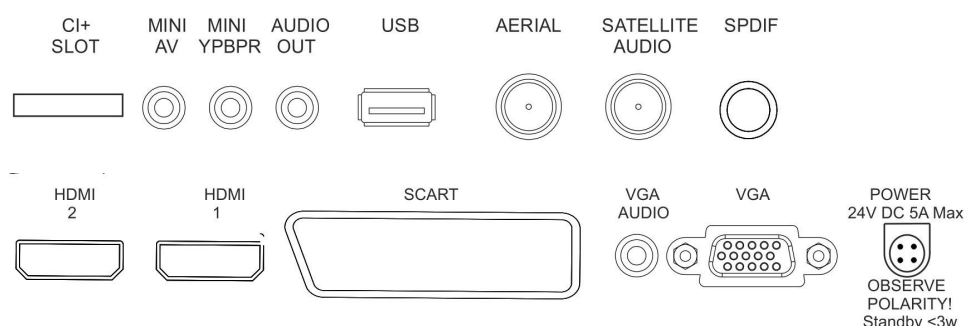

Sizes Available:

16", 22", 27", 32" and 43"

Socket Layout:

## Genesis Control Board Specification

Genesis is a digital and analogue TV receiver board able to receive both analogue [PAL/SECAM] and digital [DVB-T/ T2/C/S2] television signals. It also supports H.264 video decoding. Genesis is suitable for use throughout Europe [including the UK], Ireland and Australia.

## Auxilliary Connections

Your Aquavision TV also has an RJ48, 10-way auxilliary connector and 2x IR connection sockets fitted to the daughter board that is positioned centrally along the bottom edge of the LCD Panel. This is an unmodulated signal and the technical details on this are as follows:

Connector Details	Tip	Ring	Sleeve
IR Input	IR V out(3.7V 8.1KOhm)	VCC (5V 100Ohm)	Ground
IR Output	IR V out (3. 7V 8.1KOhm)	VCC (5V 100Ohm)	Ground