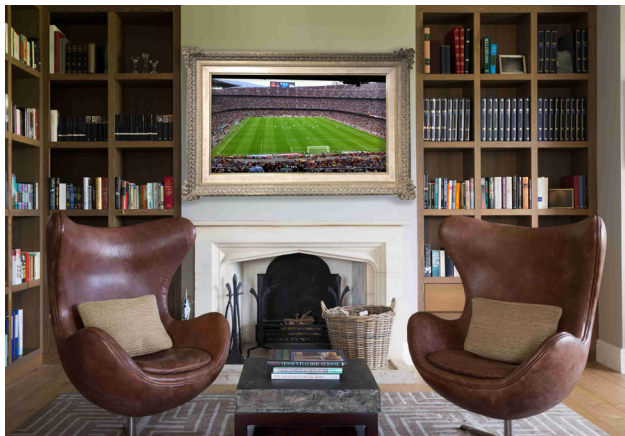

Custom Picture Frames

Aquavision are excited to offer its new range of Custom Picture Frames, designed to work with standard Frameless Aquavision products exclusively. The interior edges of the frame line up perfectly with the viewing window of the screen, ensuring a perfect mirror when switched off and the perfect image when switched on.

- Available for sizes 43” to 100” Frameless Models
- 5 Frame Styles
- Variety of colour options