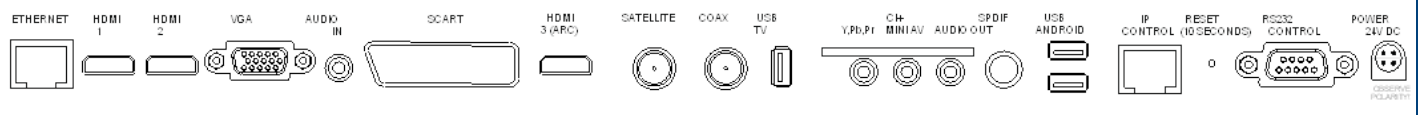

Styles:

Frameless

Classic

Silhouette

Connections:

HEAD OFFICE AND FACTORY
 Aquavision
 Grosvenor Business Park
 Horsfield Way, Stockport
 Cheshire, SK6 2SU
 United Kingdom
 +44 [0]161 711 900

sales@aquavision.tv
sales@aquavision.us