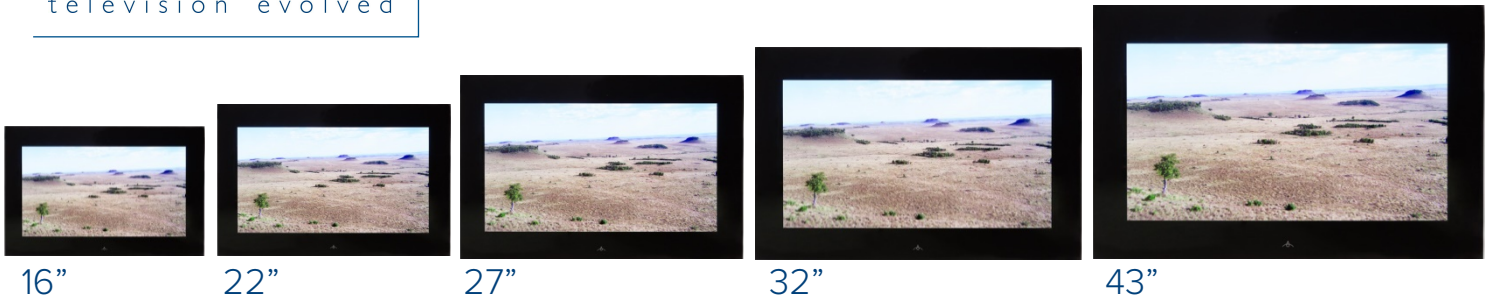

Genesis

Specification:

- A purpose-built television designed for all rooms of the house
- Fully waterproof to IP66 rating and comes complete with waterproof remote control
- Works with FreeSat HD, FreeView HD and Sky and incorporates 2 x HDMI inputs
- Analogue, Digital, Satellite and Cable aerial inputs
- USB connection for playback and recording
- Powered by “Low Voltage” power supply (24V DC)
- External speakers for enhanced sound quality
- Full High Definition Resolution (FHD - 1080p)

Availability, Sizes & Cut-Outs:

	16"	22"	27"	32"	43"
Definition	FHD	FHD	FHD	FHD	FHD
Frameless Dimensions					
Cut Out (H x W x D)	322 x 454 x 50	354 x 524 x 50	440 x 664 x 50	517 x 791 x 60	638 x 989 x 60
Overall Size (H x W)	350 x 495	391 x 554	472 x 702	550 x 833	671 x 1028
Classic Dimensions					
Cut Out (H x W x D)	363 x 510 x 50	403 x 568 x 50	483 x 718 x 50	563 x 847 x 60	685 x 1043 x 60
Overall Size (H x W)	371 x 516	413 x 576	494 x 724	571 x 854	692 x 1049
Silhouette Dimensions					
Overall Size (H x W x D)	354 x 499 x 50	395 x 559 x 50	476 x 706 x 50	554 x 837 x 75	675 x 1032 x 75
Glass Finishes					
Black	Y	Y	Y	Y	Y
Polar White	Y	Y	Y	Y	Y
MirrorVision	Y	Y	Y	Y	Y
MirrorVision+	Y	Y	Y	Y	Y