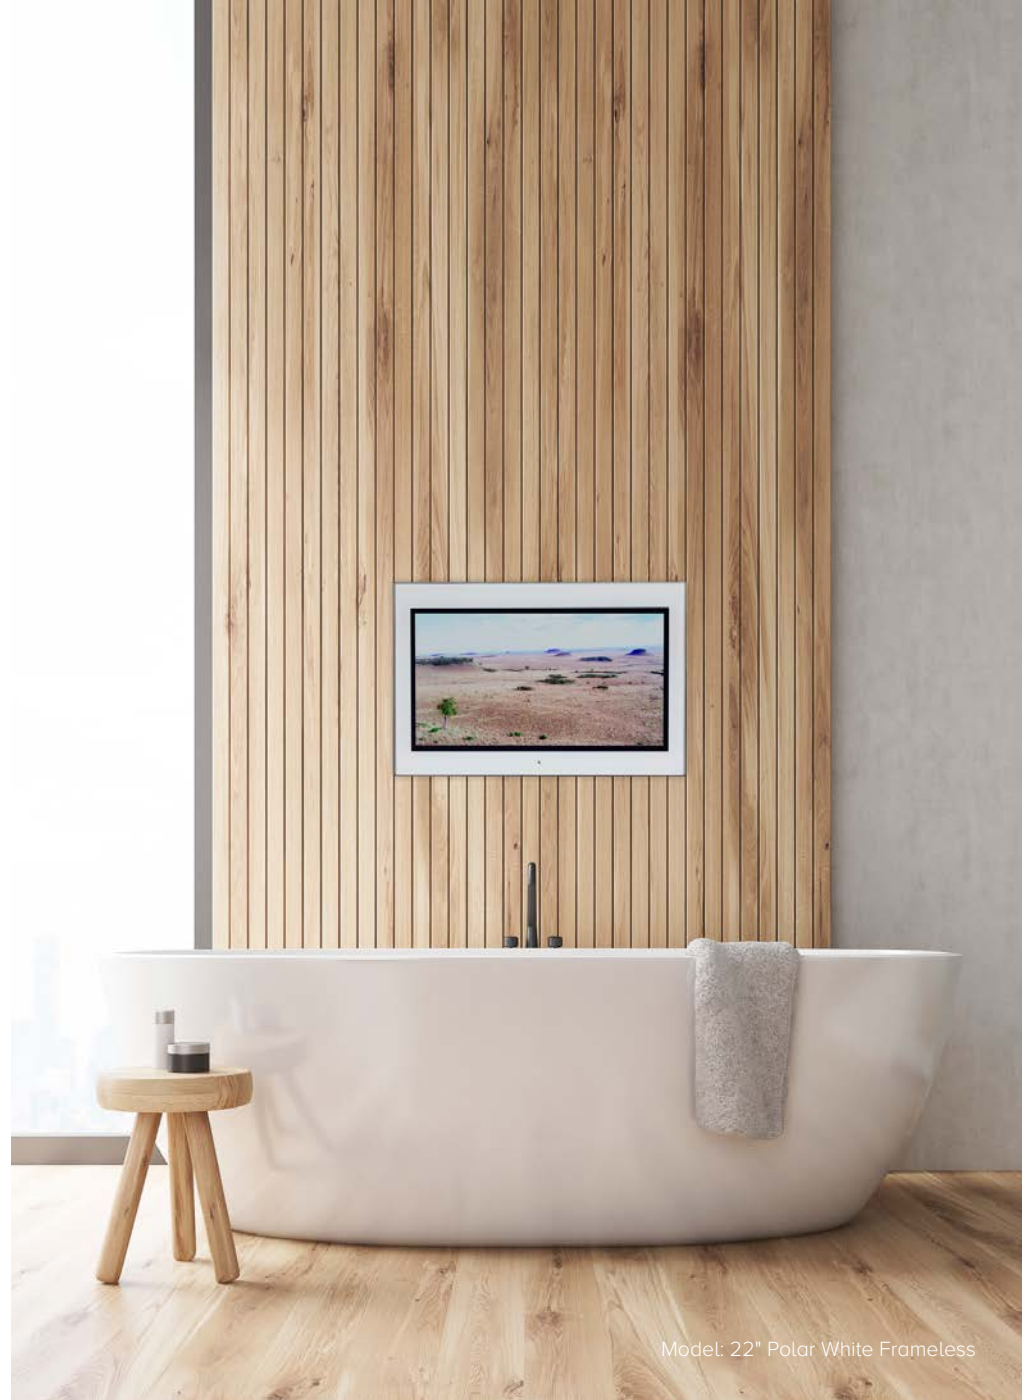

on downloads, listening to favourite tracks or keeping up with current affairs, an Aquavision will transform your bathroom from a functional space to your own personal sanctuary.

Model: 2x 16" Bespoke with MirrorVision+

Model: 22" MirrorVision Frameless

Model: 22" MirrorVision Classic

Model: 22" Polar White Frameless

Stay connected in the Kitchen

Aquavision® televisions offer full High Definition screens with the widest viewing angles available, ensuring a crystal clear image that can be seen from anywhere in the room.