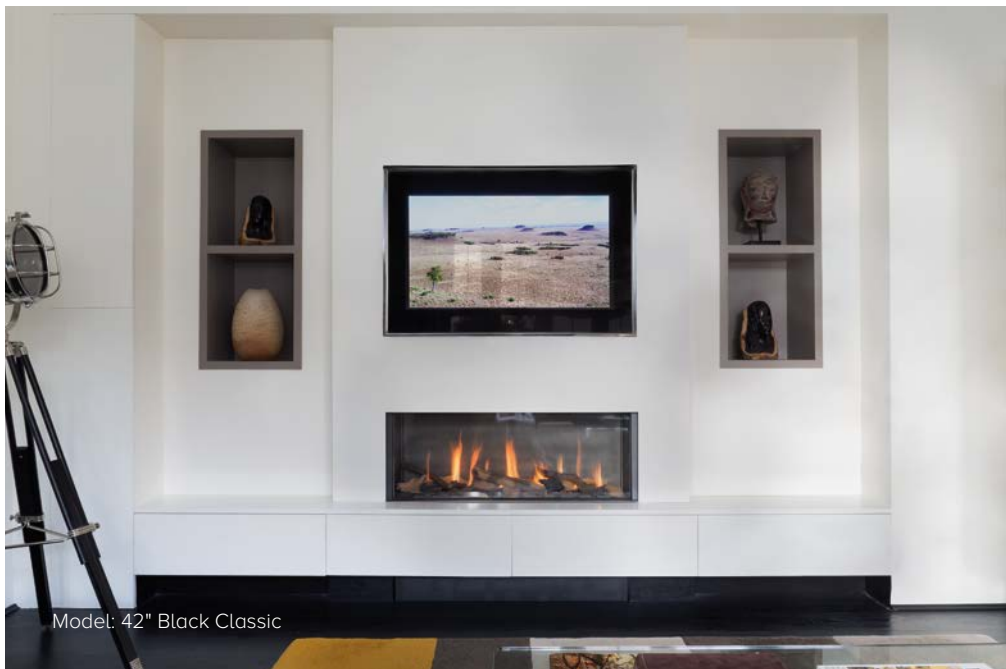

zones and cinema rooms are testimony to this. The 4K Ultra High Definition format offers unparalleled viewing angles and immersive picture depth 4 times that of regular High Definition.

Model: 32" Black Classic